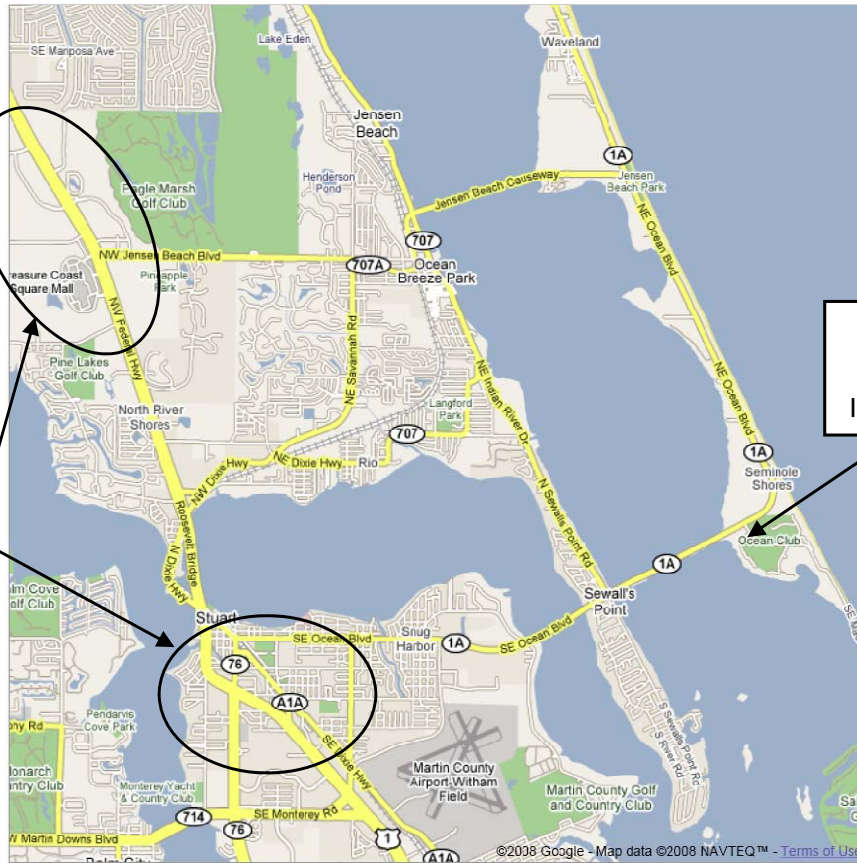

South Florida Feis Local Maps

Restaurants

Feis Hotel
Hutchinson
Island Marriott

Beach
Tram
Station

Feis
Stages

Beach
Tram
Station

HUTCHINSON ISLAND
RESORT
Marriott
(772) 225-3700 • FAX (772) 225-0003

● = TRAM STOP